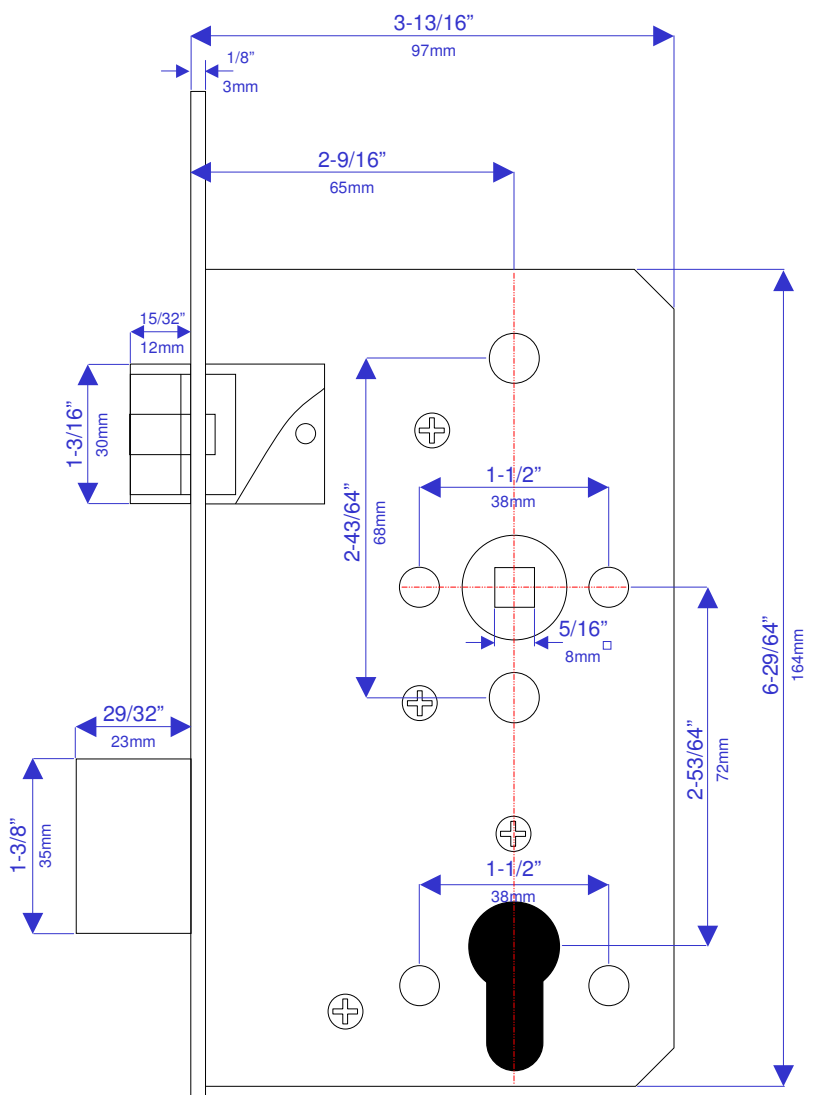

Marine Grade Anti-Vibration Mortice Euro Profile Sashlock – 2-9/16" (65mm) backset

K9901-##-1090 (Right Hand)

K9901-##-1091 (Left Hand)

Imperial (inch) drawing

Left hand illustrated

Not to scale

Imperial sizes converted to nearest 1/64" from original metric size