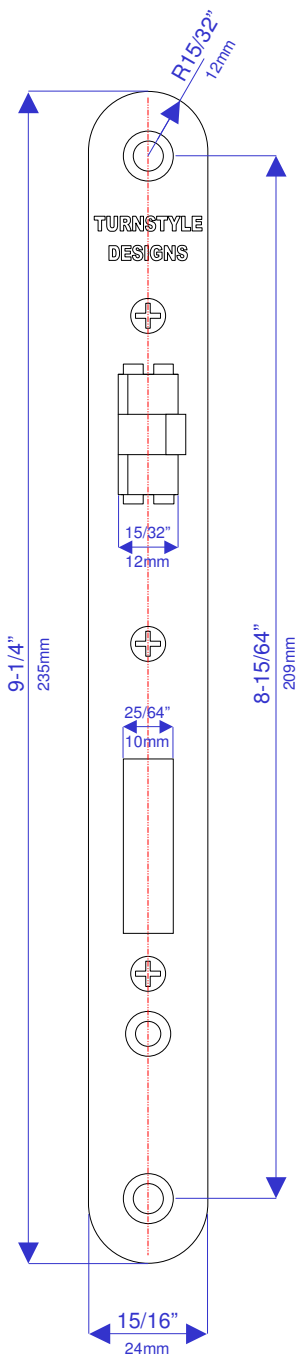

Marine Grade Anti-Vibration Mortice Euro Profile Sashlock – 2-9/16" (65mm) backset

K9901-##-1090 (Right Hand)

K9901-##-1091 (Left Hand)

Imperial (inch) drawing

Left hand illustrated

Not to scale

Imperial sizes converted to nearest 1/64" from original metric size