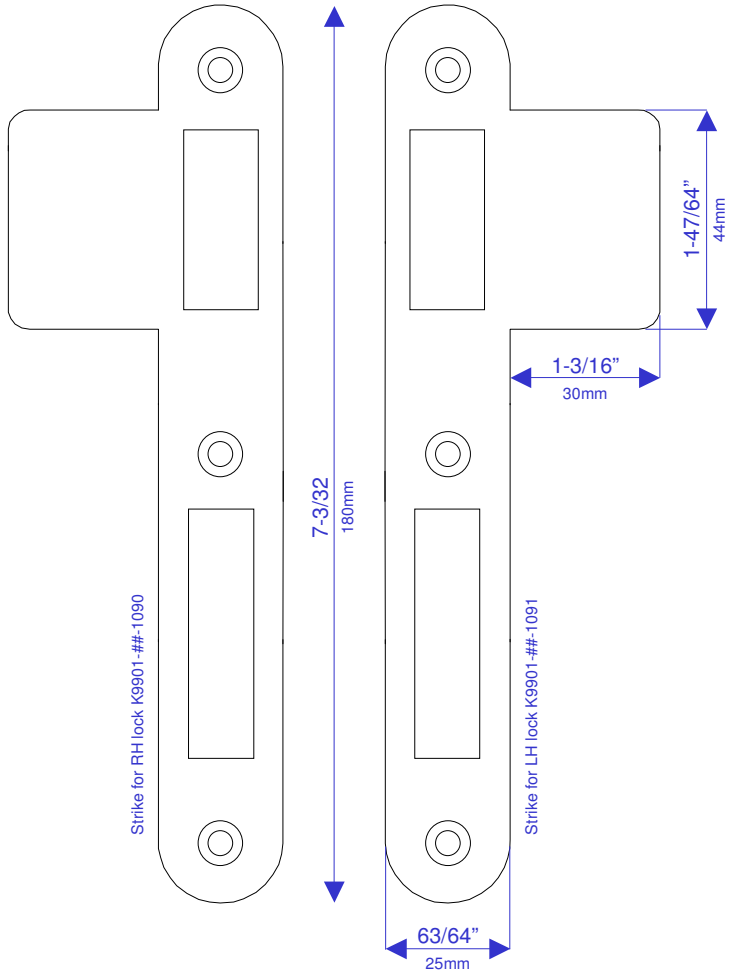

Marine Grade Anti-Vibration Mortice Euro Profile Sashlock – 2-9/16" (65mm) backset

K9901-##-1090 (Right Hand)

K9901-##-1091 (Left Hand)

Imperial (inch) drawing

Left hand illustrated

Not to scale

Imperial sizes converted to nearest 1/64" from original metric size