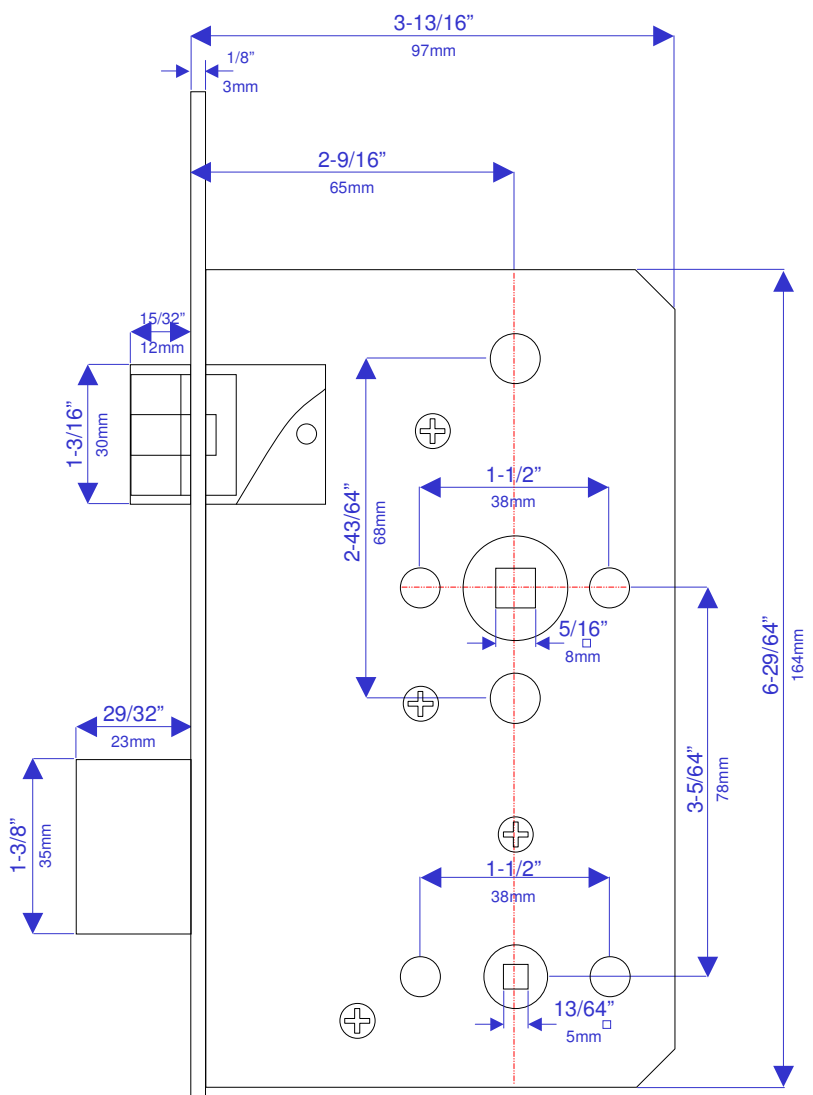

Marine Grade Anti-Vibration Mortise Bathroom Privacy Sashlock – 2-9/16" (65mm) backset

K9902-##-1090 (Right Hand)

K9902-##-1091 (Left Hand)

Imperial (inch) drawing

Left hand illustrated

Not to scale

Imperial sizes converted to nearest 1/64" from original metric size