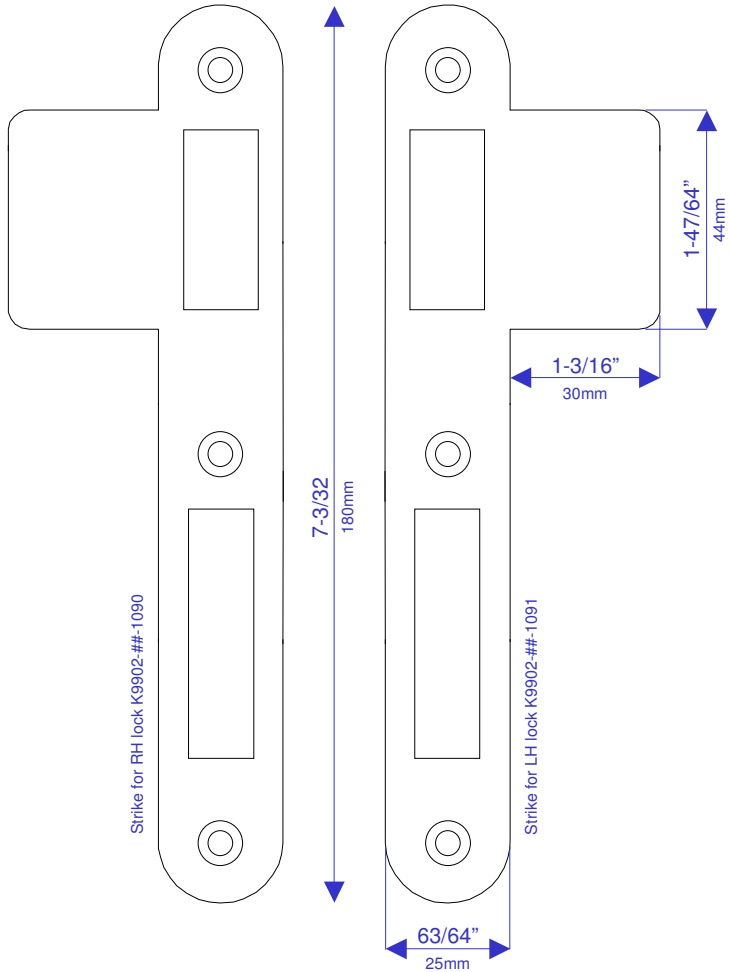

Marine Grade Anti-Vibration Mortise Bathroom Privacy Sashlock – 2-9/16" (65mm) backset

K9902-##-1090 (Right Hand)

K9902-##-1091 (Left Hand)

Imperial (inch) drawing

Left hand illustrated

Not to scale

Imperial sizes converted to nearest 1/64" from original metric size