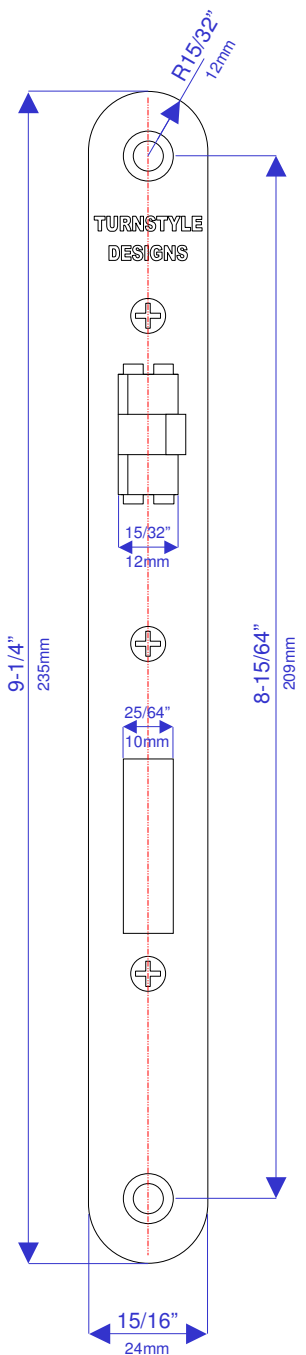

Marine Grade Anti-Vibration Mortise Bathroom Privacy Sashlock – 2-9/16" (65mm) backset

K9902-##-1090 (Right Hand)

K9902-##-1091 (Left Hand)

Imperial (inch) drawing

Left hand illustrated

Not to scale

Imperial sizes converted to nearest 1/64" from original metric size